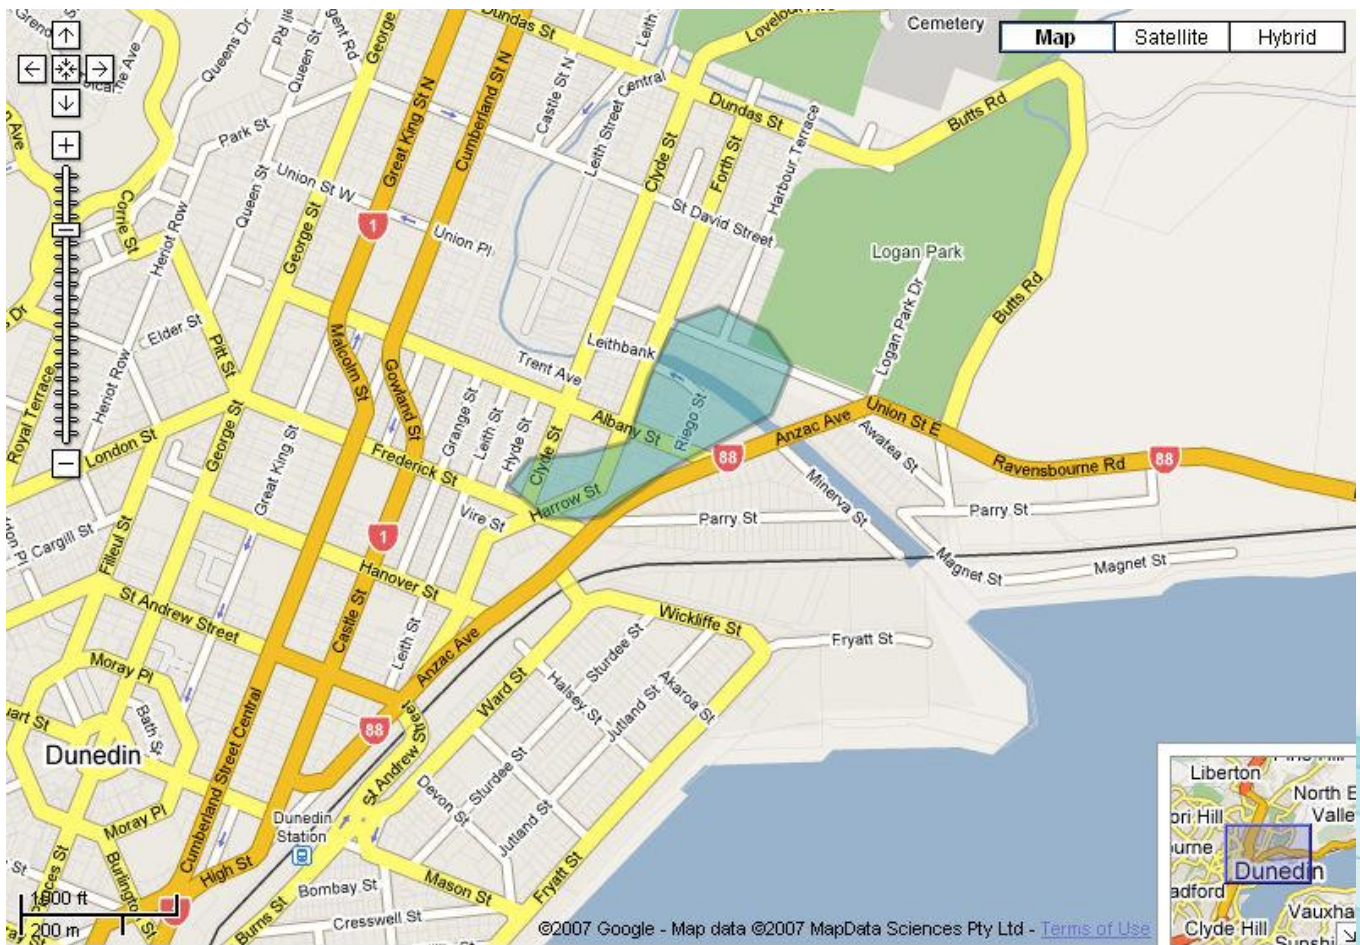

KORDIA METRO WI-FI Indicative Coverage Map

DUNEDIN