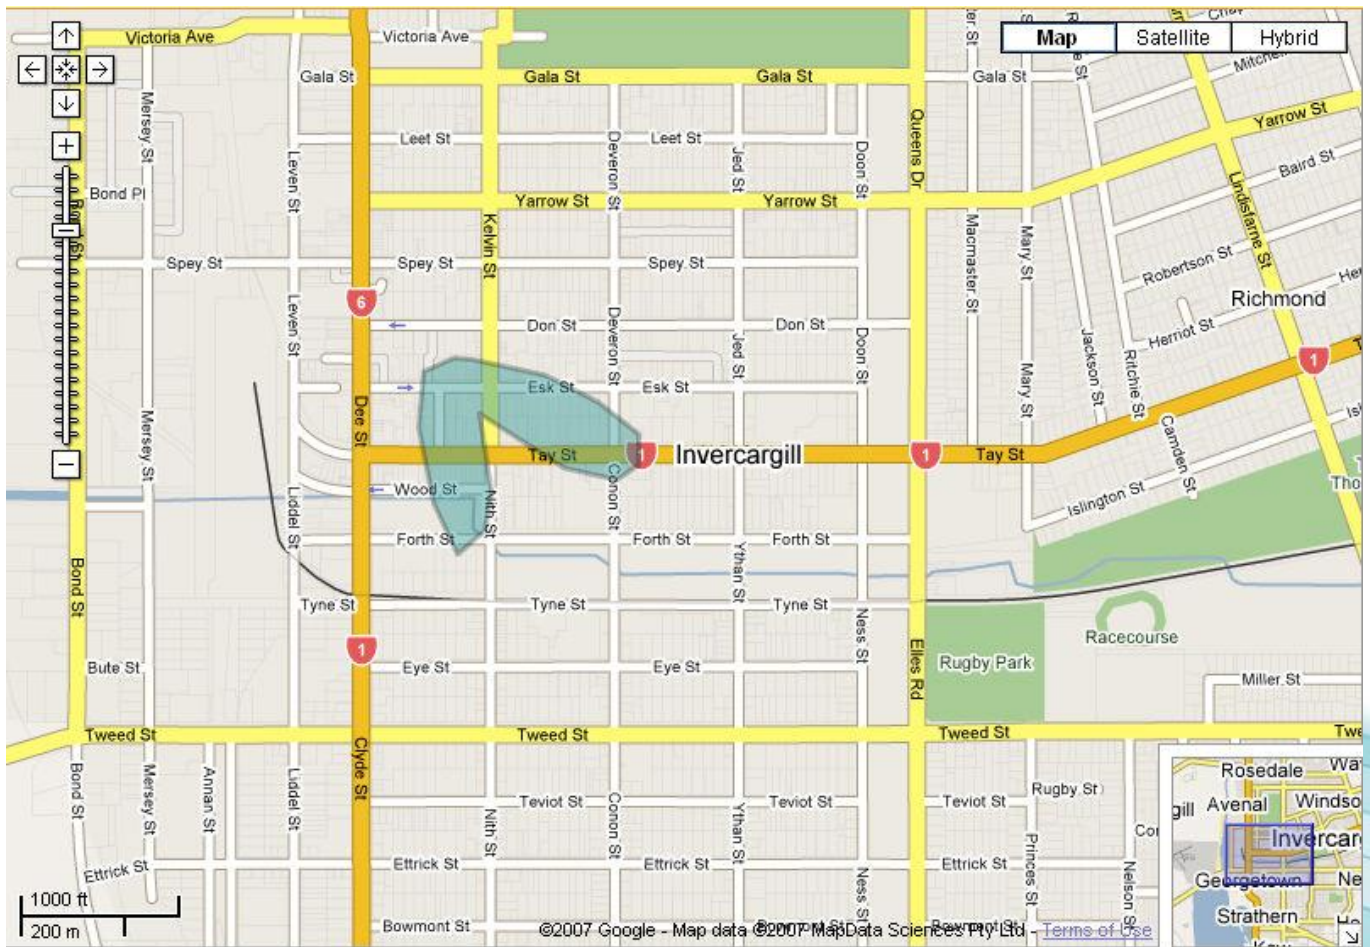

KORDIA METRO WI-FI Indicative Coverage Map

INVERCARGILL