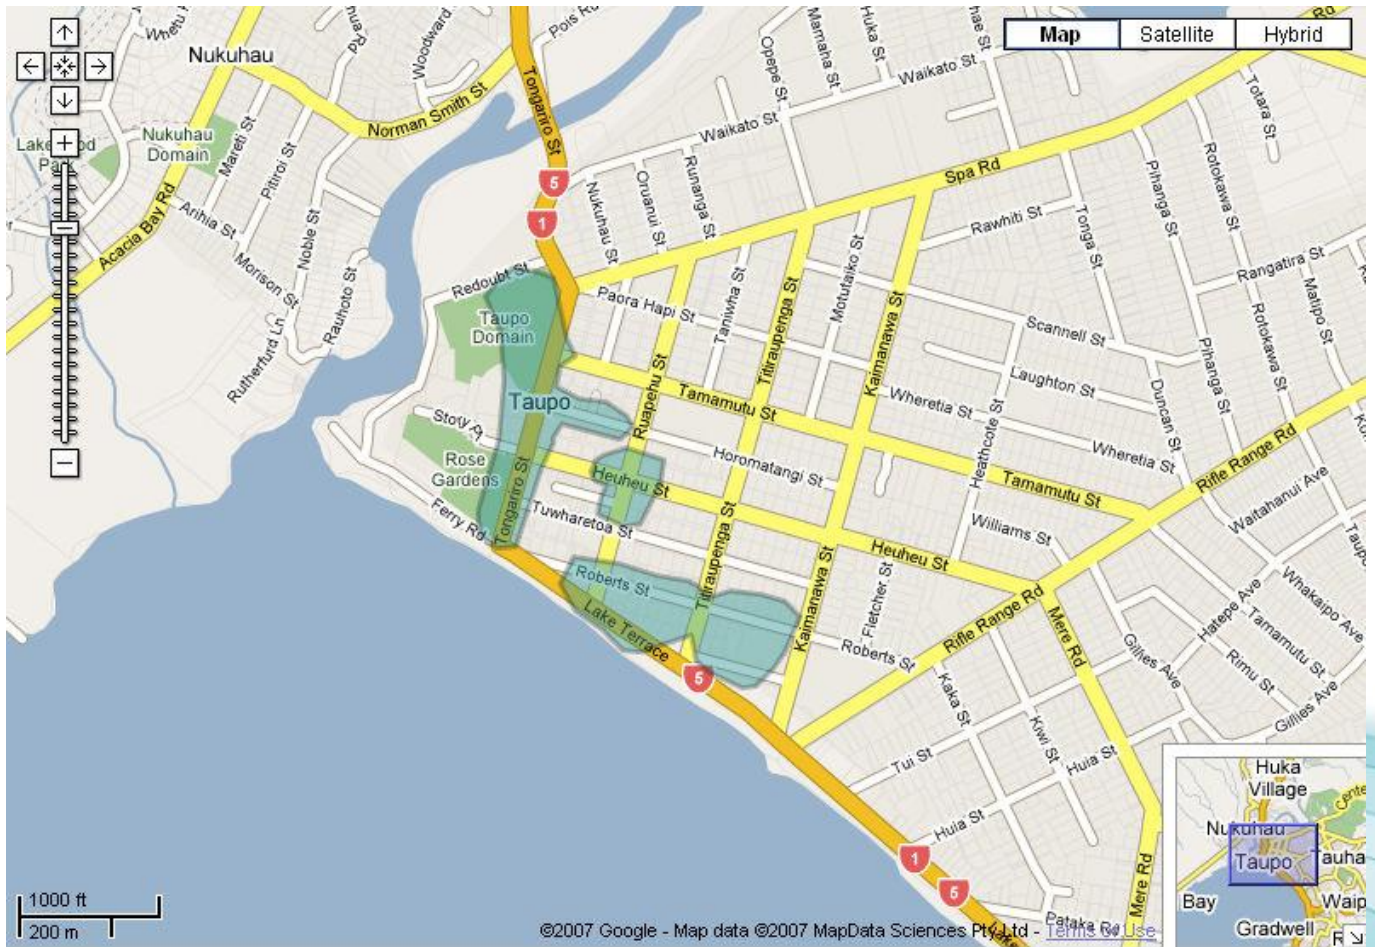

KORDIA METRO WI-FI Indicative Coverage Map

TAUPO