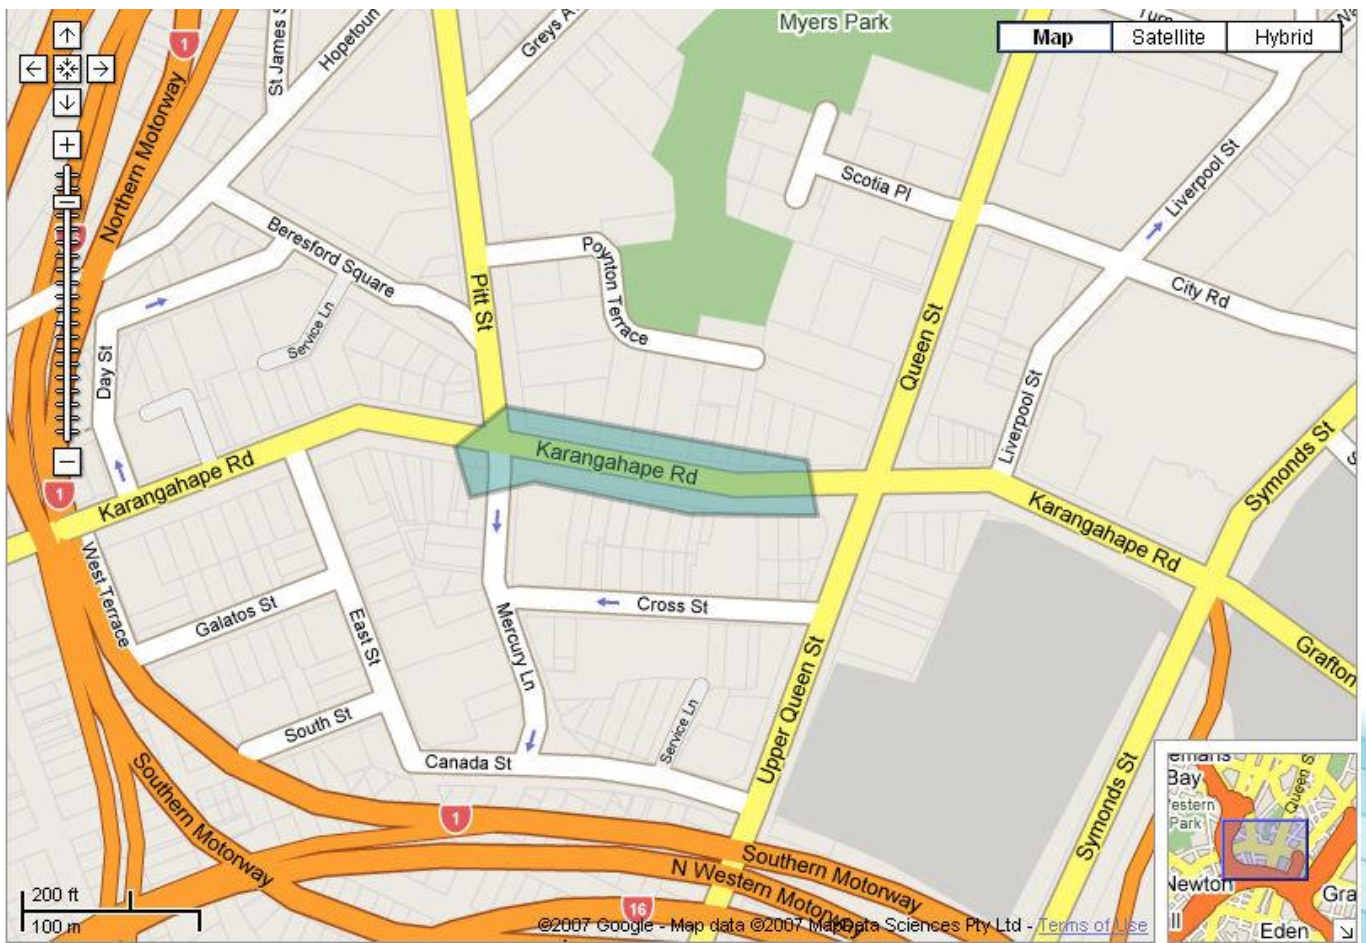

# KORDIA METRO WI-FI Indicative Coverage Map

## KARANGAHAPE RD