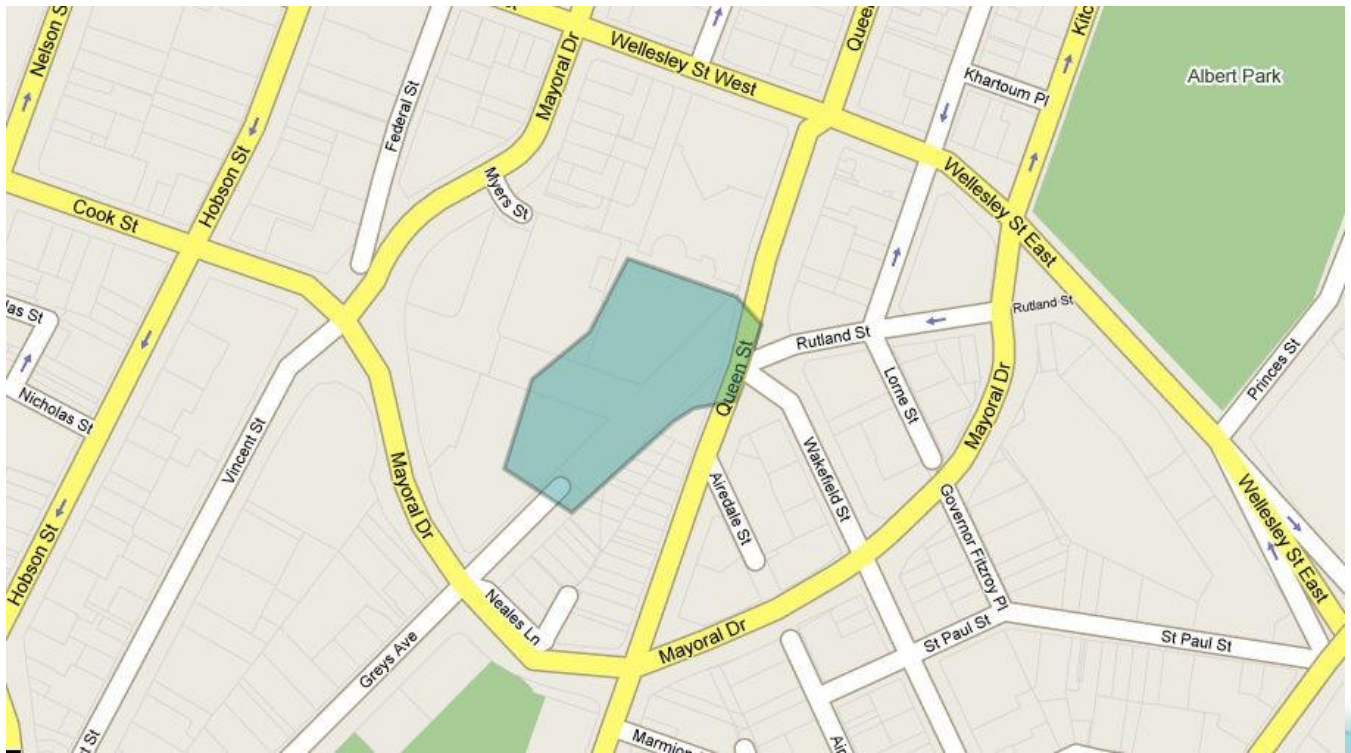

KORDIA METRO WI-FI Indicative Coverage Map

AOTEA SQUARE, AUCKLAND